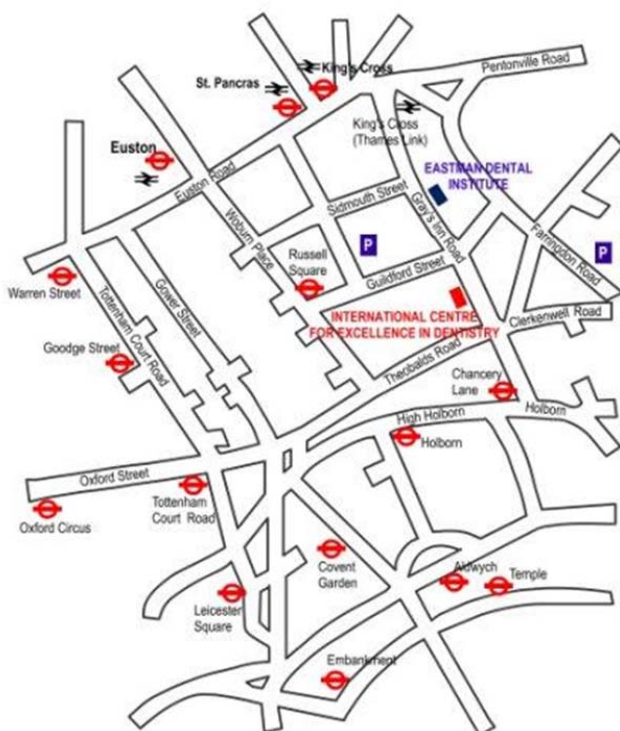

The Eastman Dental Institute is situated at 256 Gray's Inn Road, London, WC1X 8LD.

Rail

Kings Cross, Kings Cross Thameslink, St Pancras and Euston railway stations are within 10 to 15 minutes' walk.

Underground

The Eastman lies approximately seven minutes walk from Russell Square (Piccadilly Line) Kings Cross (Northern, Piccadilly, Circle, Metropolitan and Victoria lines), and slightly further from Chancery Lane (Central line) stations.

Bus

Numbers 17, 45 and 46 (Hopper) all stop outside the hospital and can be caught at either Kings Cross or Chancery Lane.

Registration

Registration will be held in the boardroom which is located on the ground floor of the Victoria Wing. The boardroom can be reached by entering through the institute disabled entrance archway (location 1 on map), then by walking straight forward across the courtyard (3) to a set of double doors on the right hand side of the Victoria wing. The boardroom is the first room immediately on the left.

Levy Wing	Institute and Disabled Entrance
Alexandra Wing	Hospital and Patient Entrance
Main Hospital Building	Royal Free Courtyard
Victoria Wing	Eastman Courtyard
Sussex Wing	North to King's Cross (1/2 mile)
New Wing (Victor Goldman Unit)